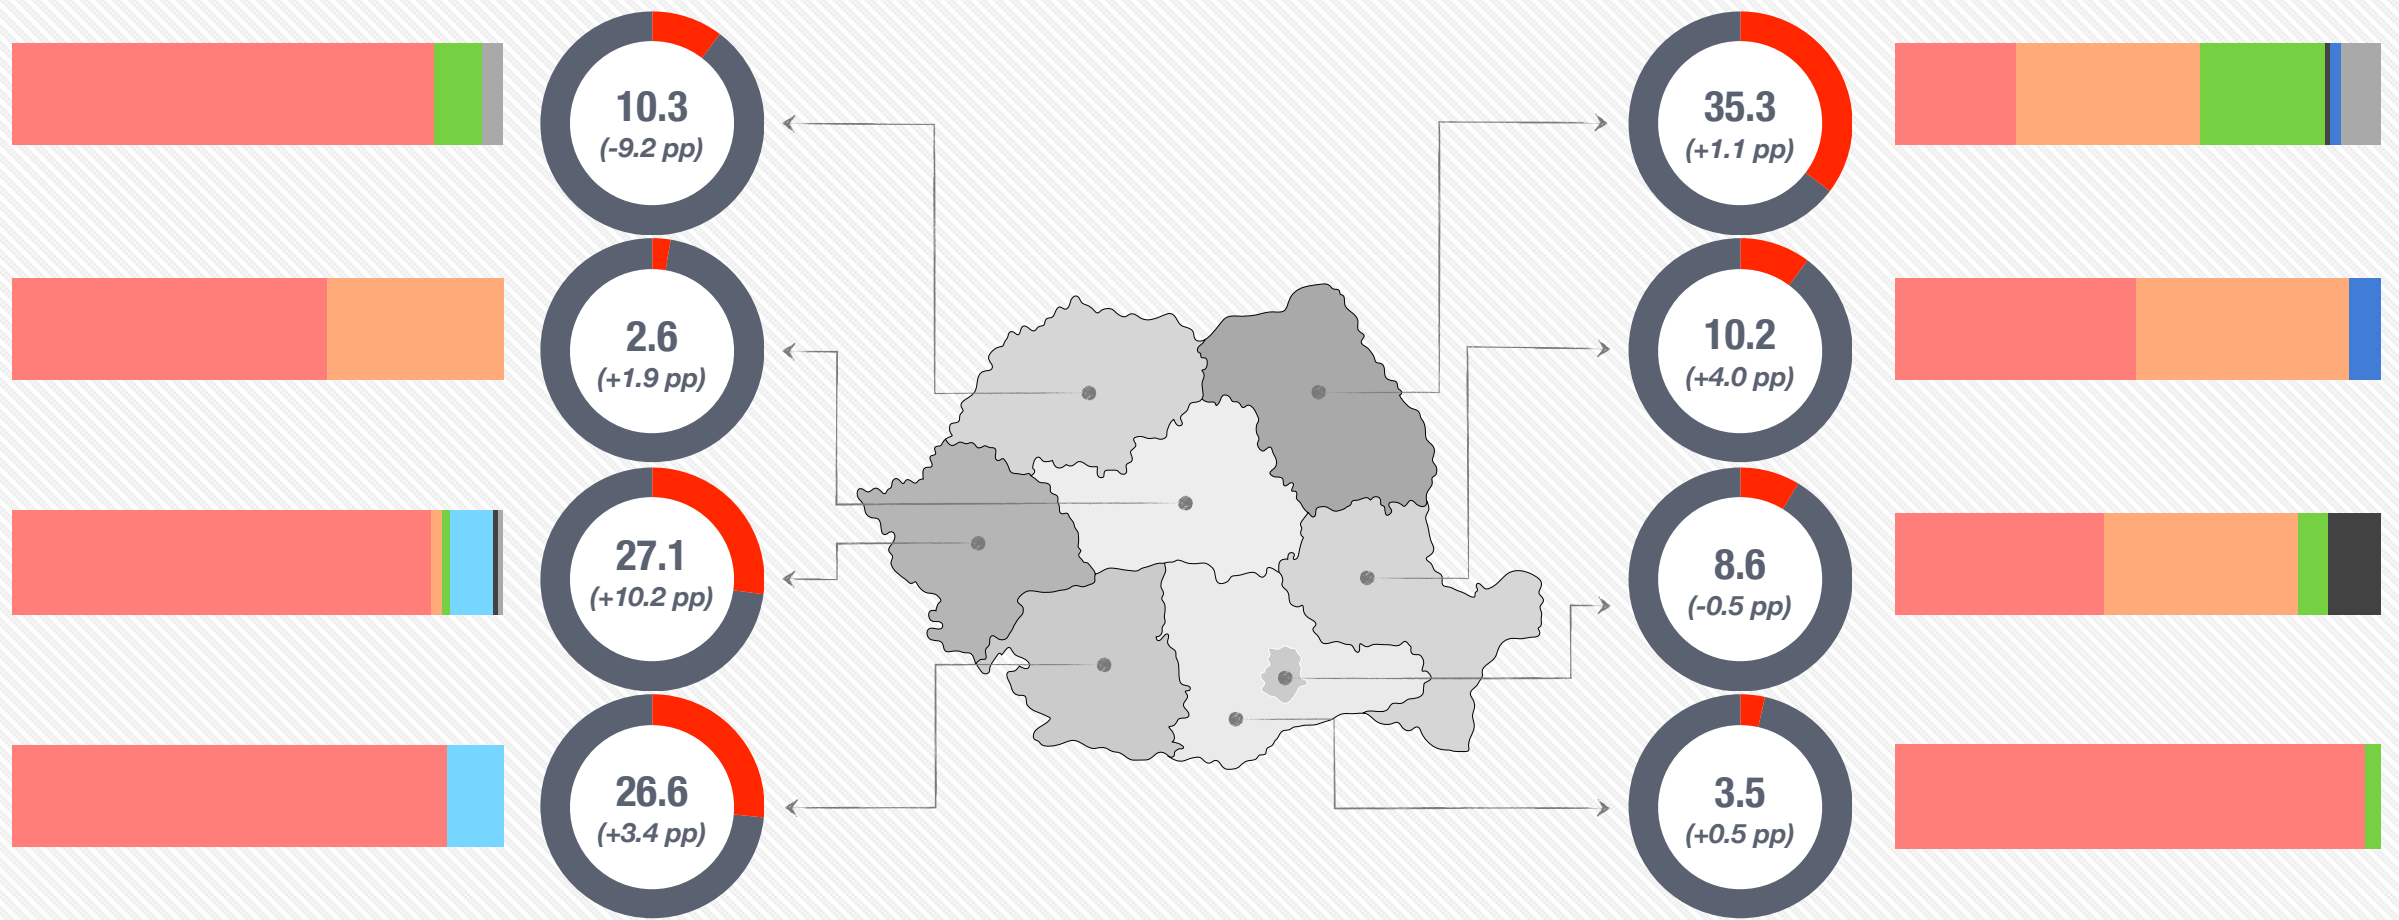

# comertul ilegal cu tigarete la nivel national

## The illegal trade in cigarettes at National level

evolutie / evolution

(% din total consum / % of total consumption)

Surse (Iulie vs Mai) / Sources (July vs May)

(% din piata ilegala / % of illegal market)