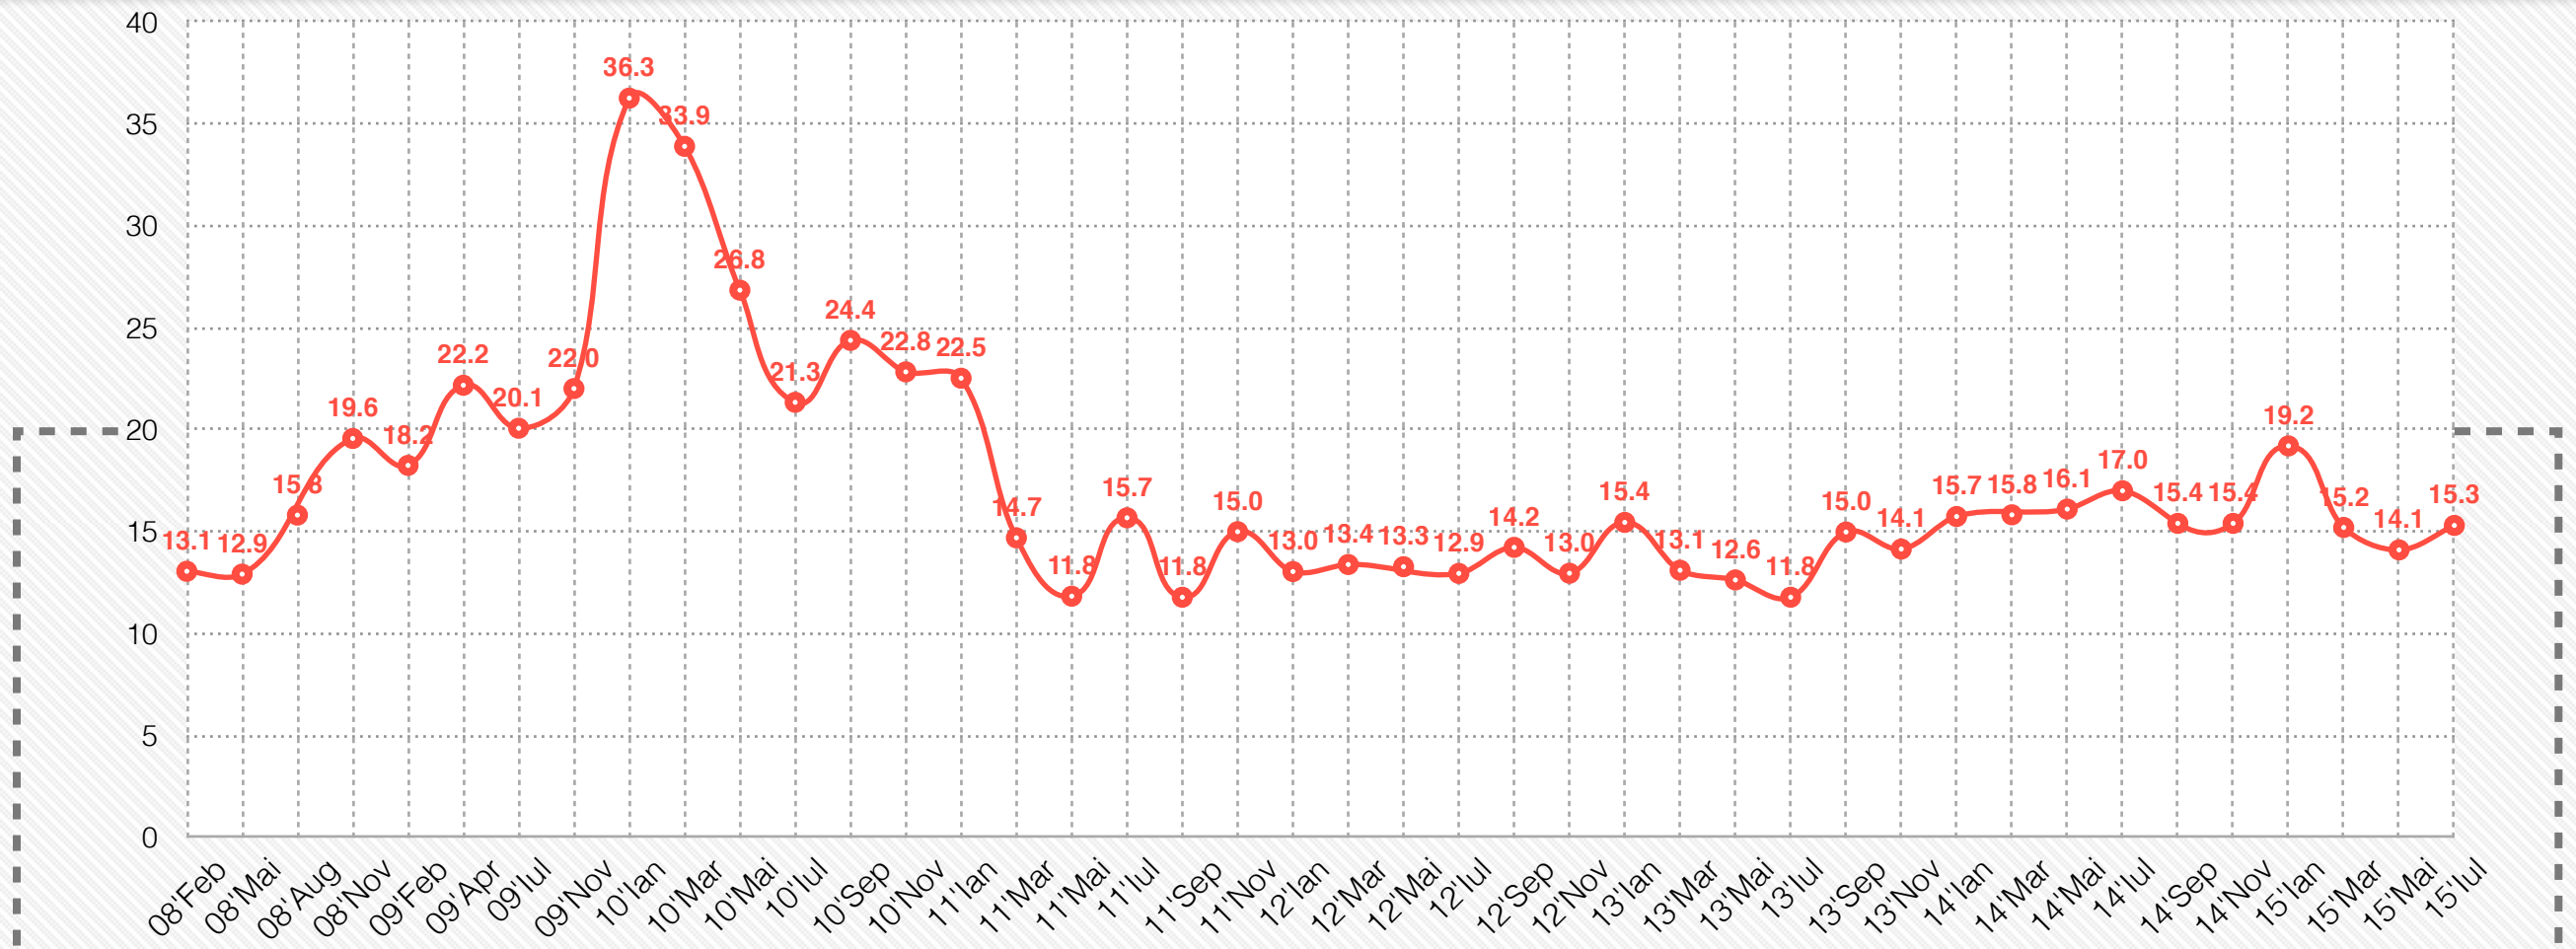

# comertul ilegal cu tigarete la nivel national

## The illegal trade in cigarettes at National level

evolutie / evolution

(% din total consum / % of total consumption)

Surse (Iulie vs Mai) / Sources (July vs May)

(% din piata ilegala / % of illegal market)