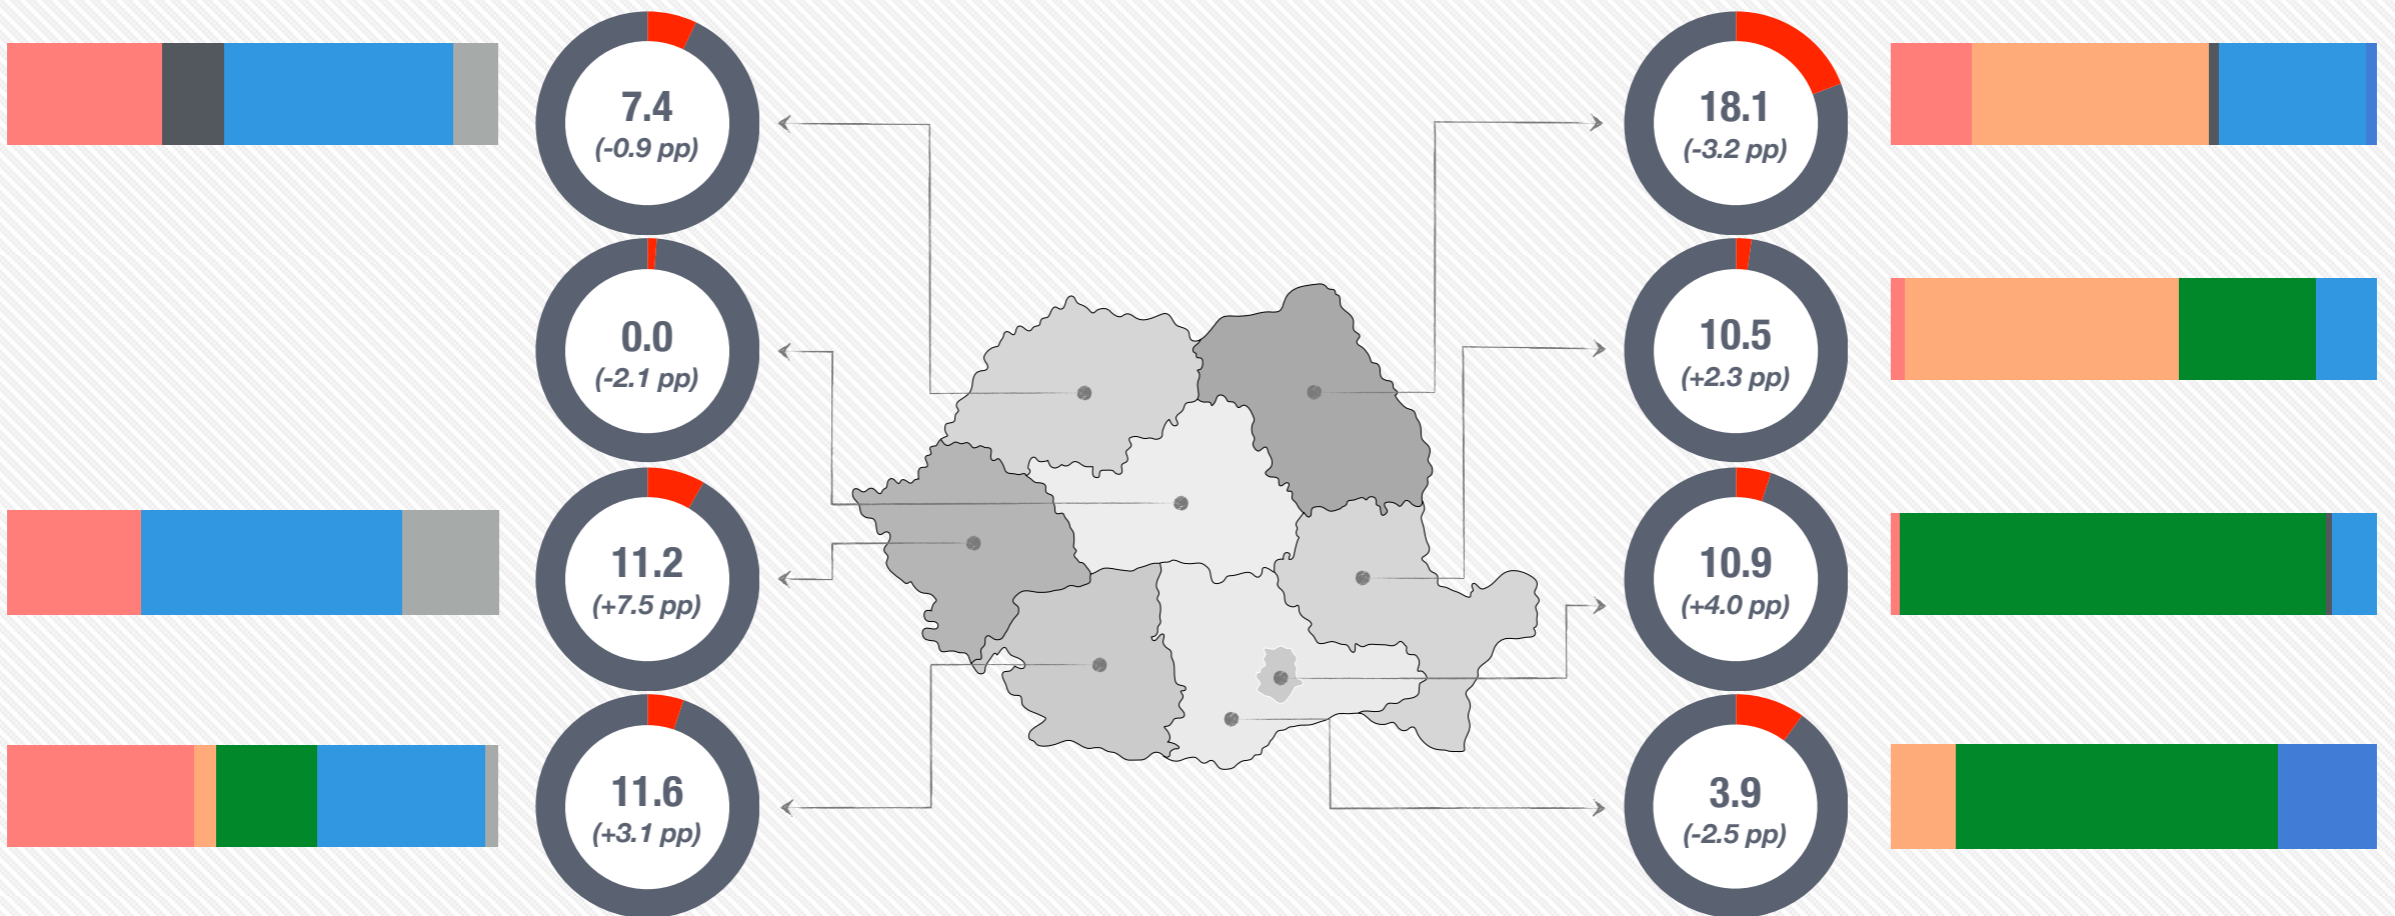

# comertul ilegal cu tigarete la nivel national

## The illegal trade in cigarettes at National level

evolutie / evolution

(% din total consum / % of total consumption)

Surse (Nov. vs. Sep.) / Sources (Nov. vs. Sep)

(% din piata ilegala / % of illegal market)