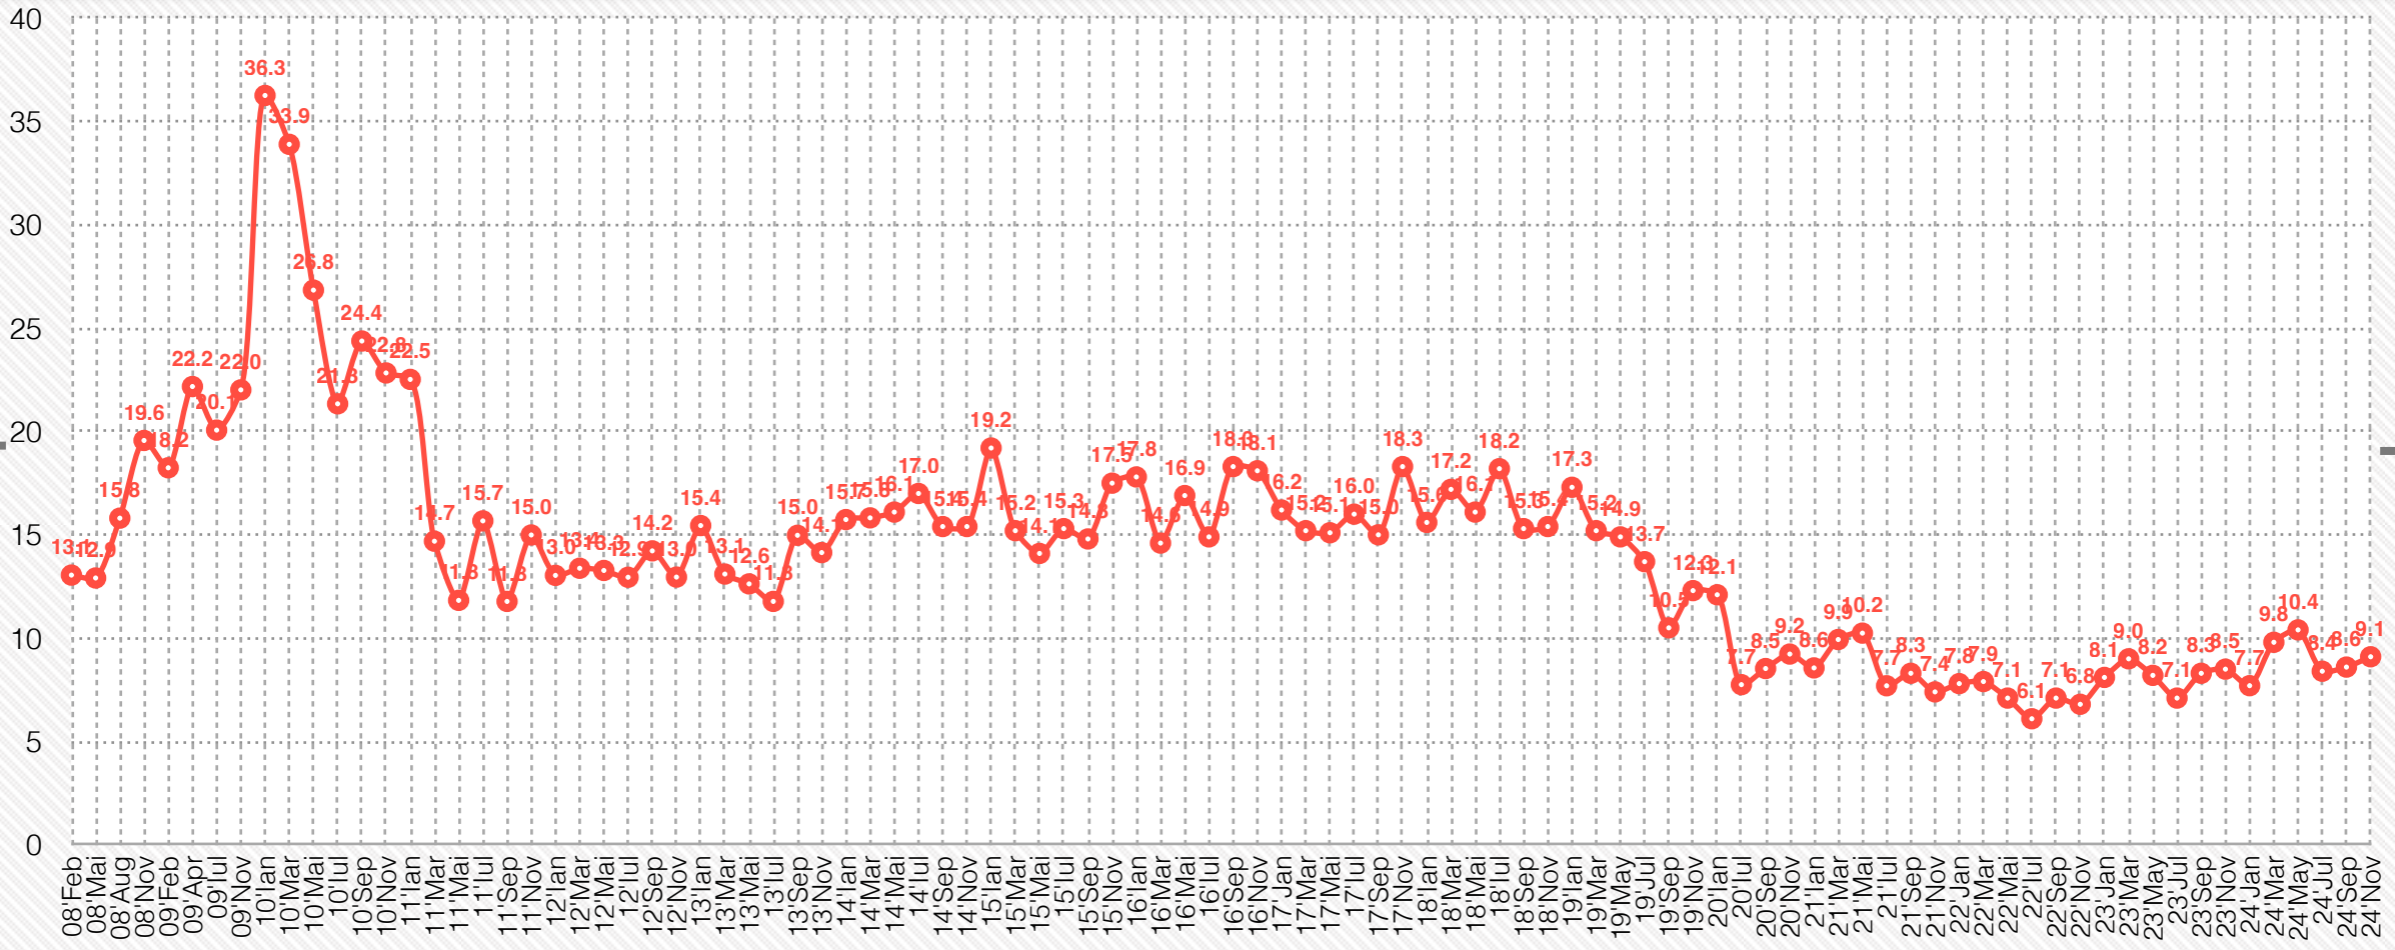

# comertul ilegal cu tigarete la nivel national

## The illegal trade in cigarettes at National level

evolutie / evolution

(% din total consum / % of total consumption)

Surse (Nov. vs. Sep.) / Sources (Nov. vs. Sep)

(% din piata ilegala / % of illegal market)