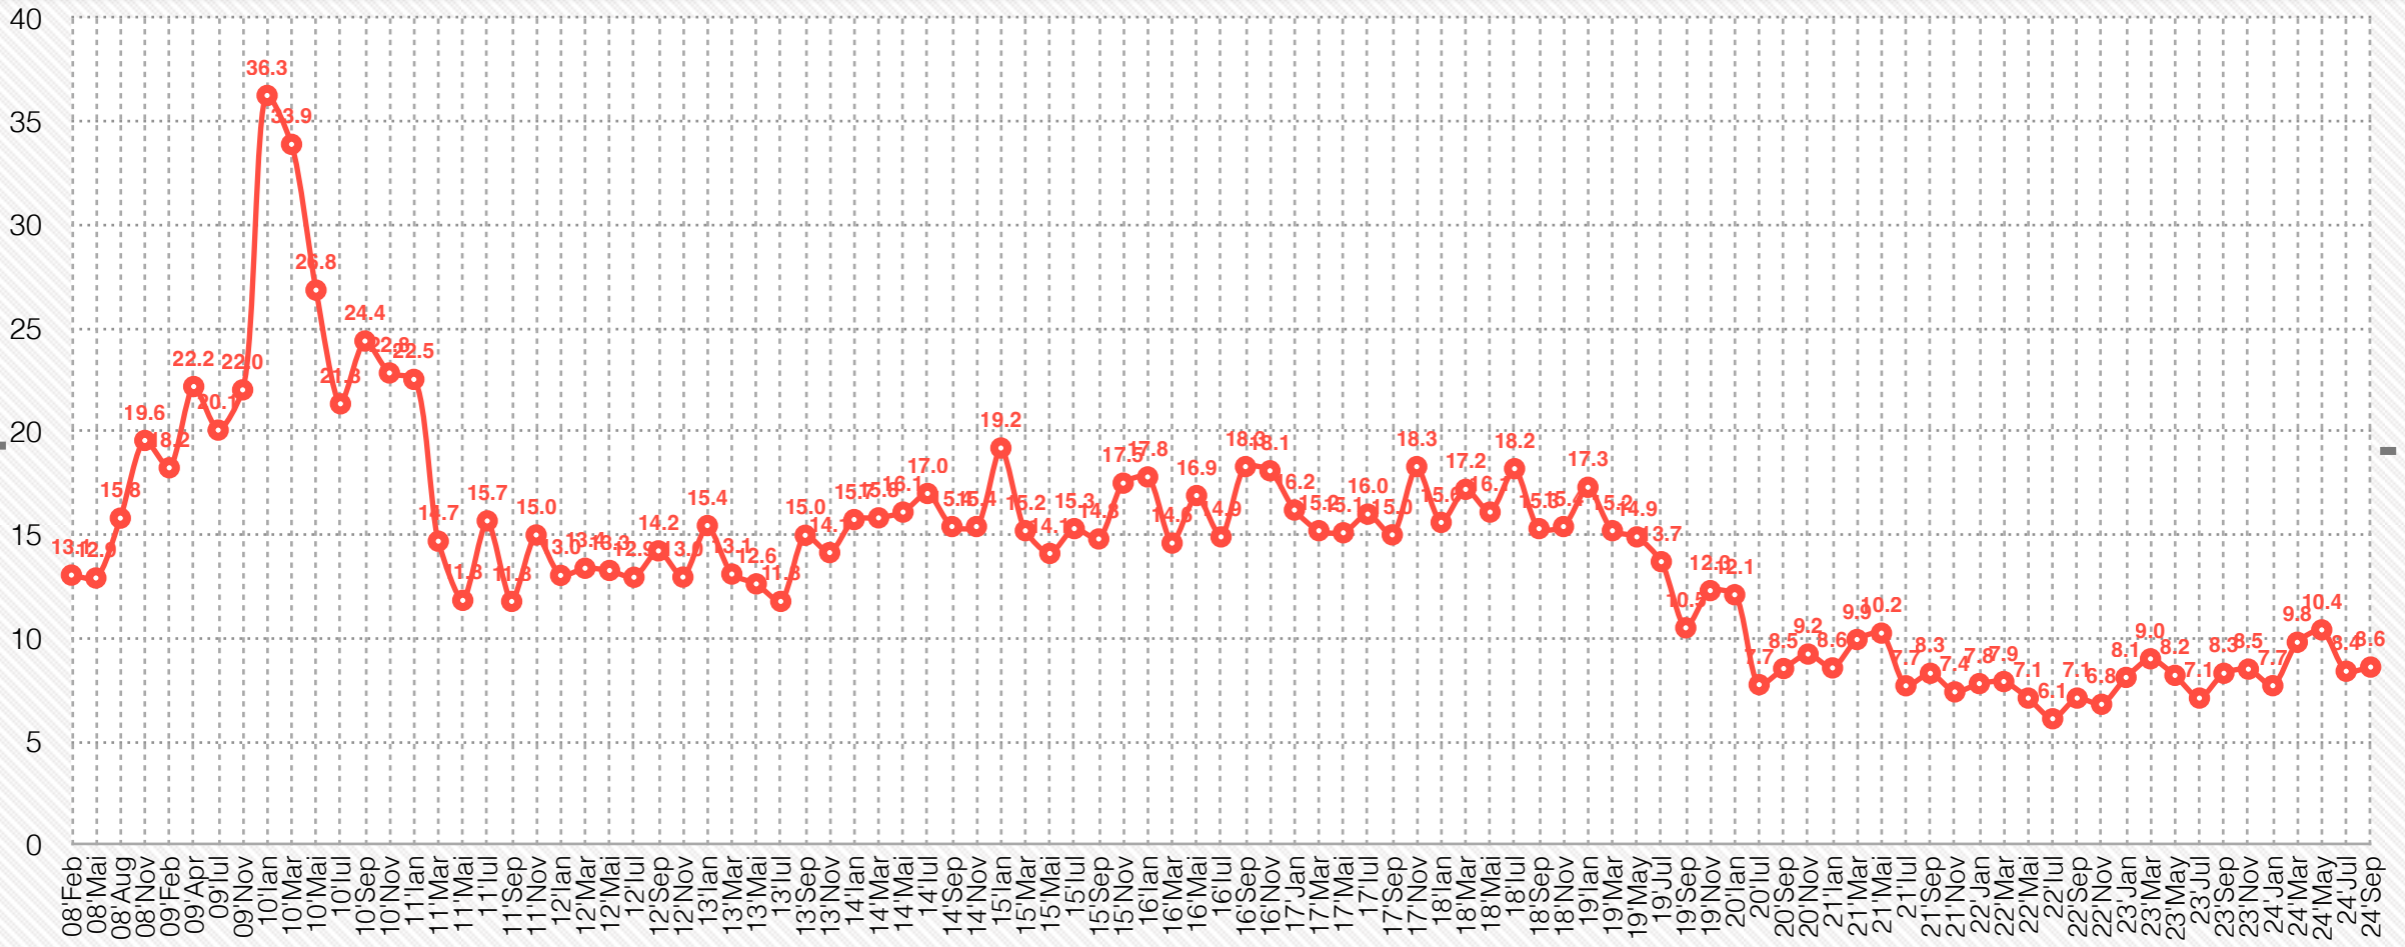

comertul ilegal cu tigarete la nivel national

The illegal trade in cigarettes at National level

evolutie / evolution

(% din total consum / % of total consumption)

Surse (Sep. vs. Iul.) / Sources (Sep. vs. Jul)

(% din piata ilegala / % of illegal market)