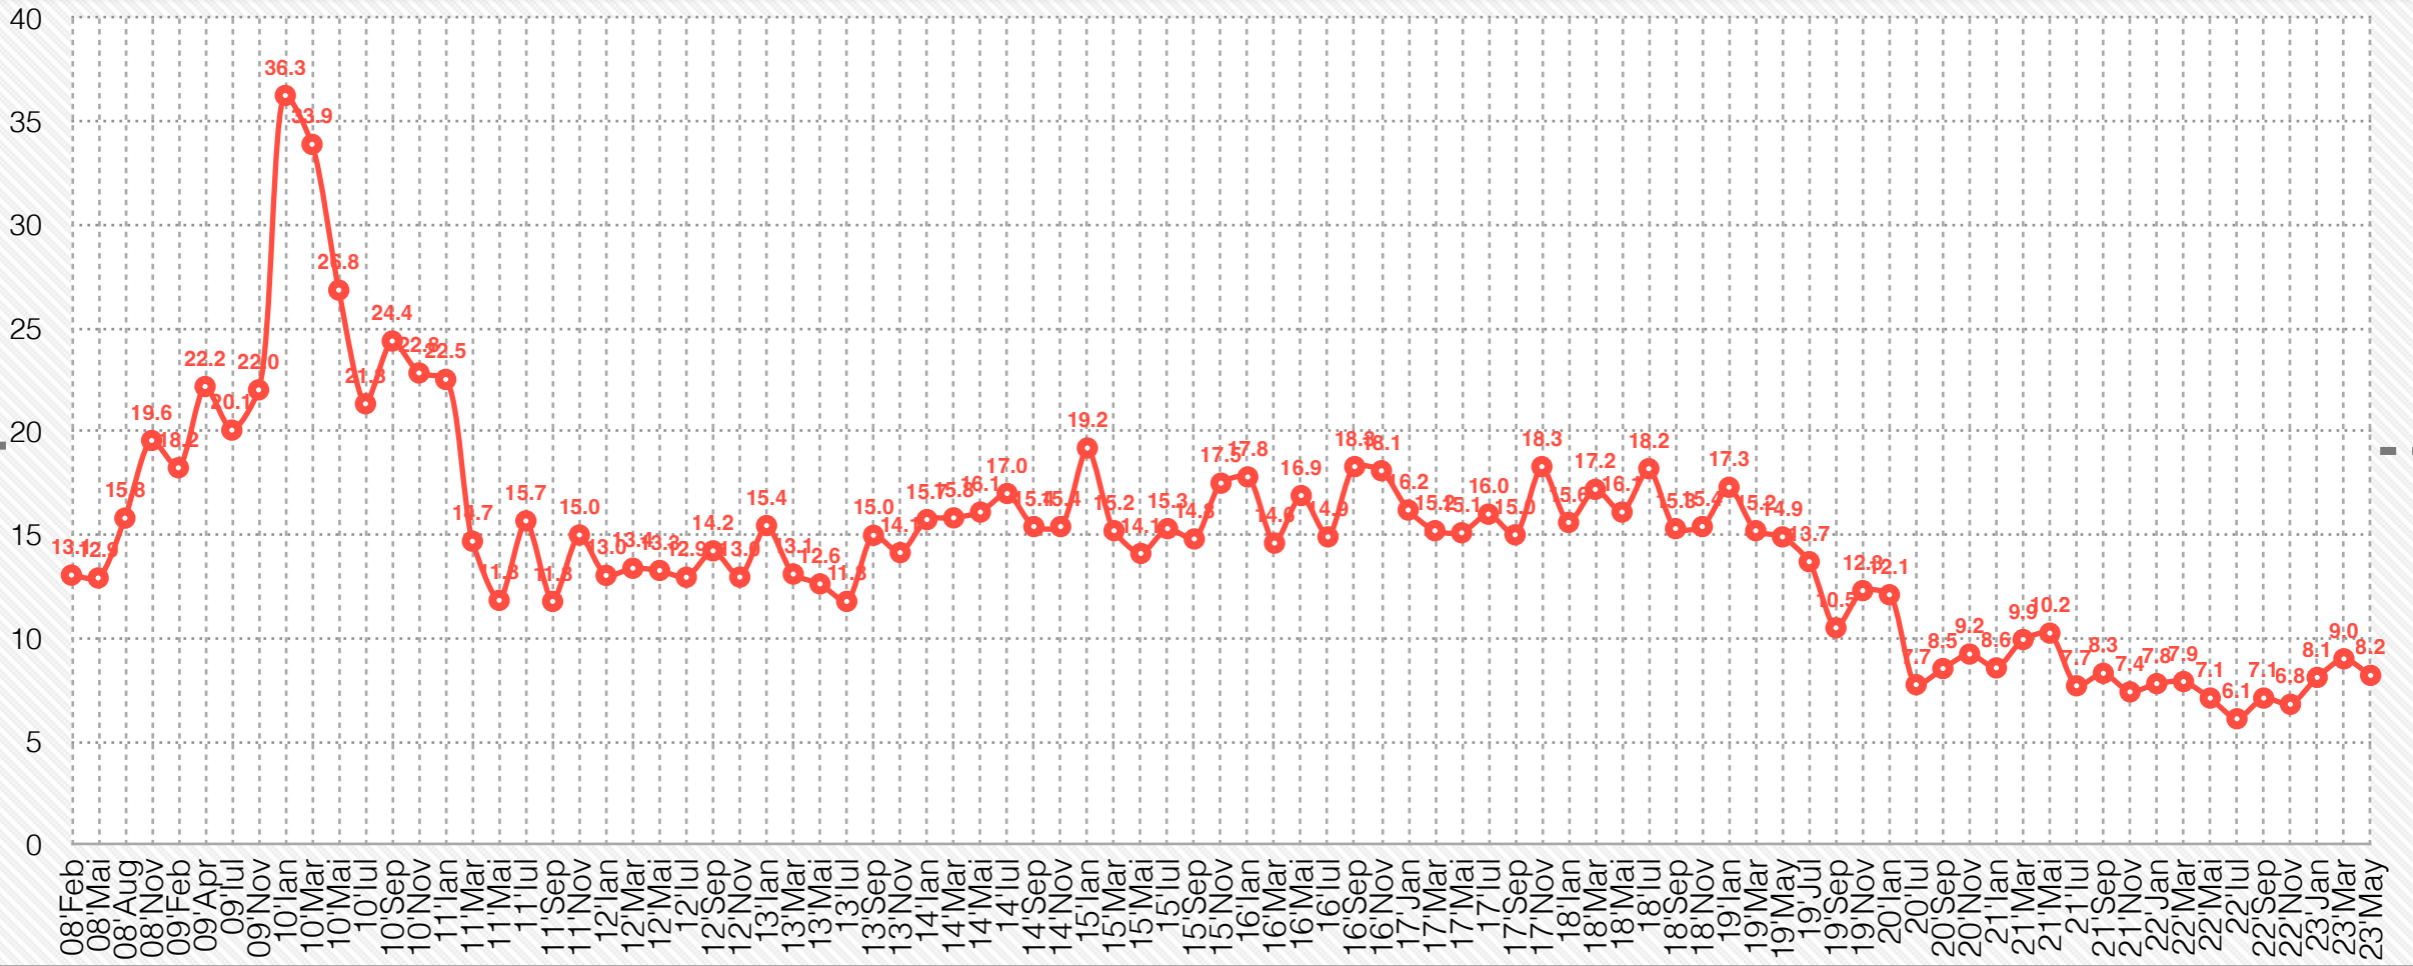

comertul ilegal cu tigarete la nivel national

The illegal trade in cigarettes at National level

evolutie / evolution

(% din total consum / % of total consumption)

Surse (Mai. vs. Mar.) / Sources (May. vs. Mar.)

(% din piata ilegala / % of illegal market)