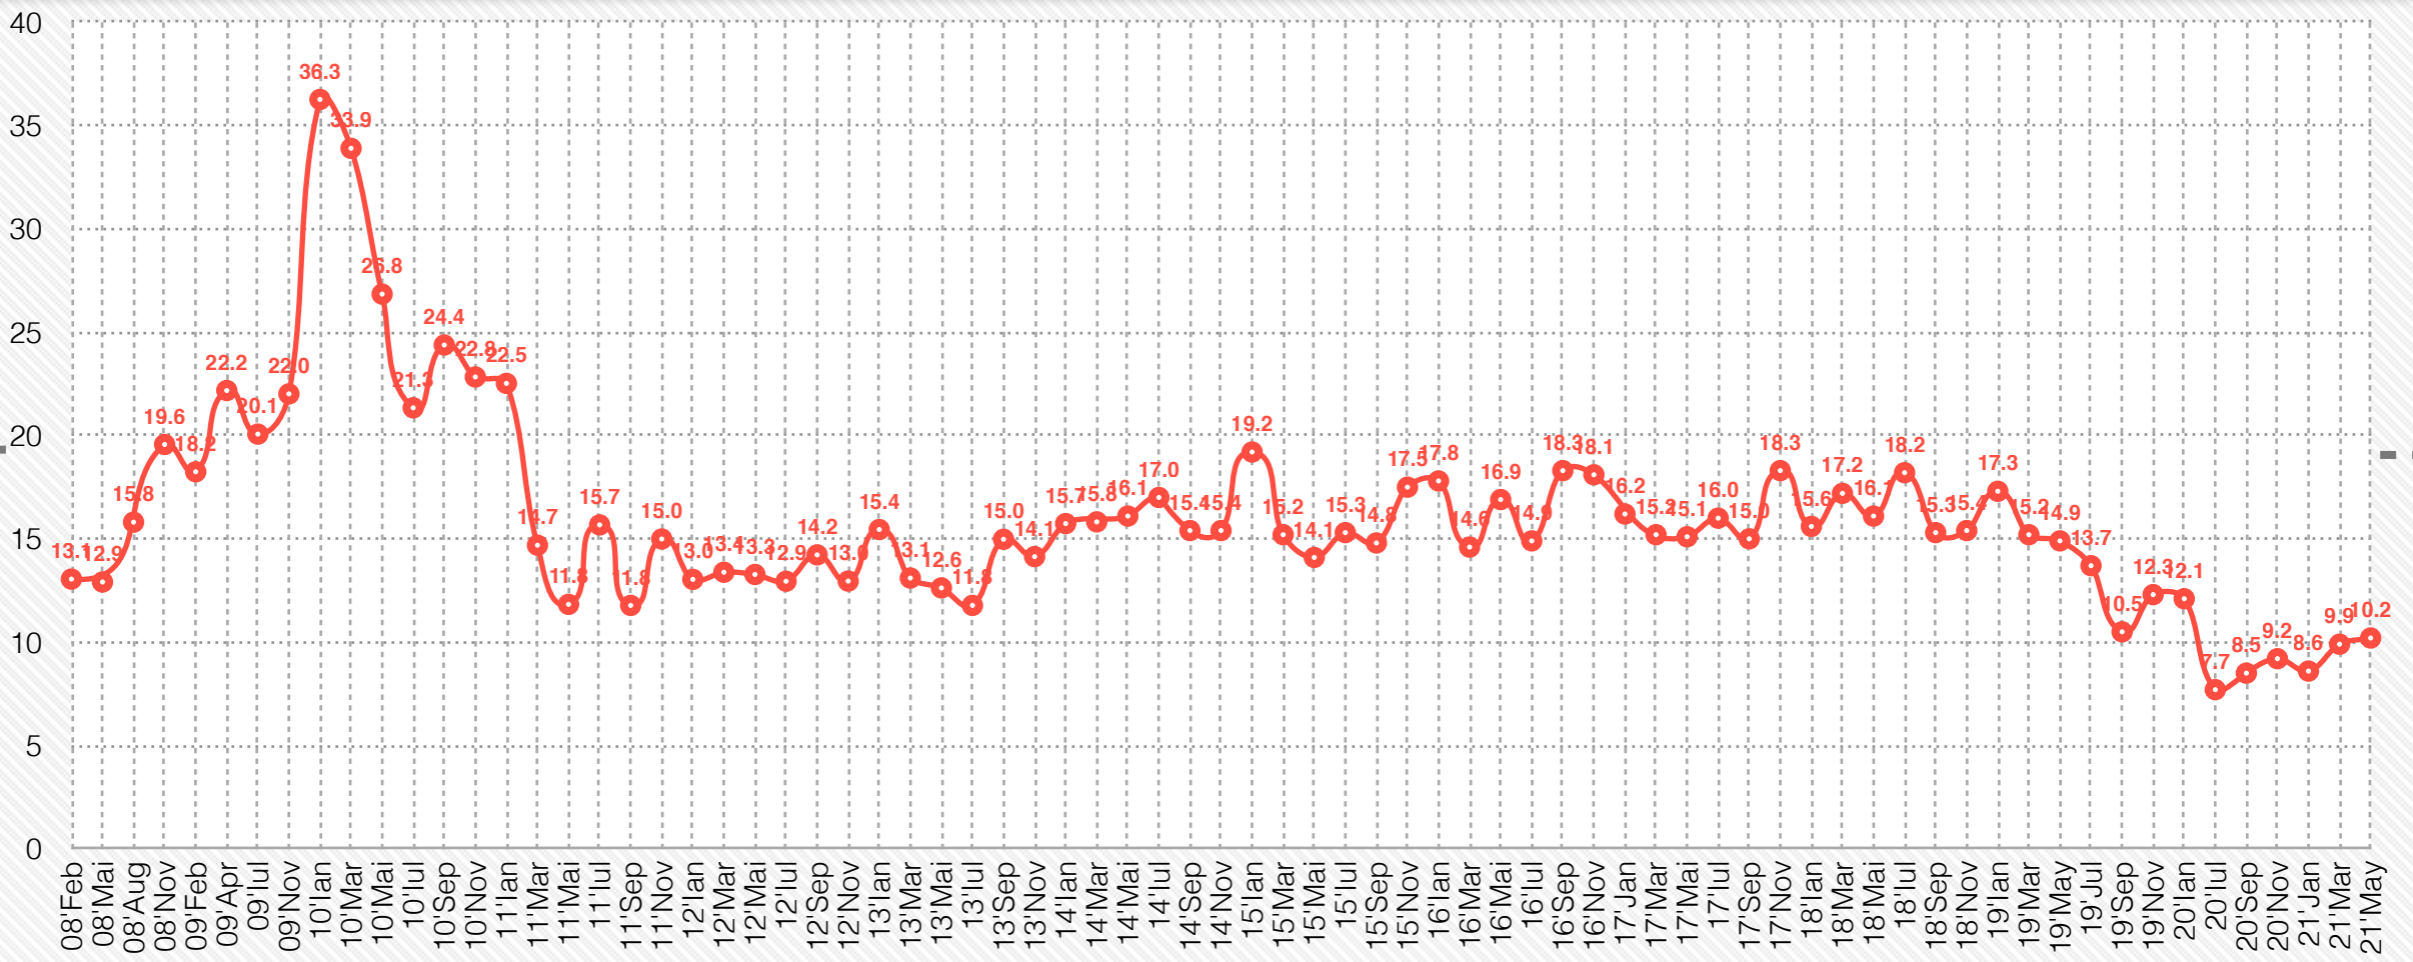

# comertul ilegal cu tigarete la nivel national

## The illegal trade in cigarettes at National level

evolutie / evolution

(% din total consum / % of total consumption)

Surse (Mai. vs. Mar.) / Sources (May. vs. Mar.)

(% din piata ilegala / % of illegal market)