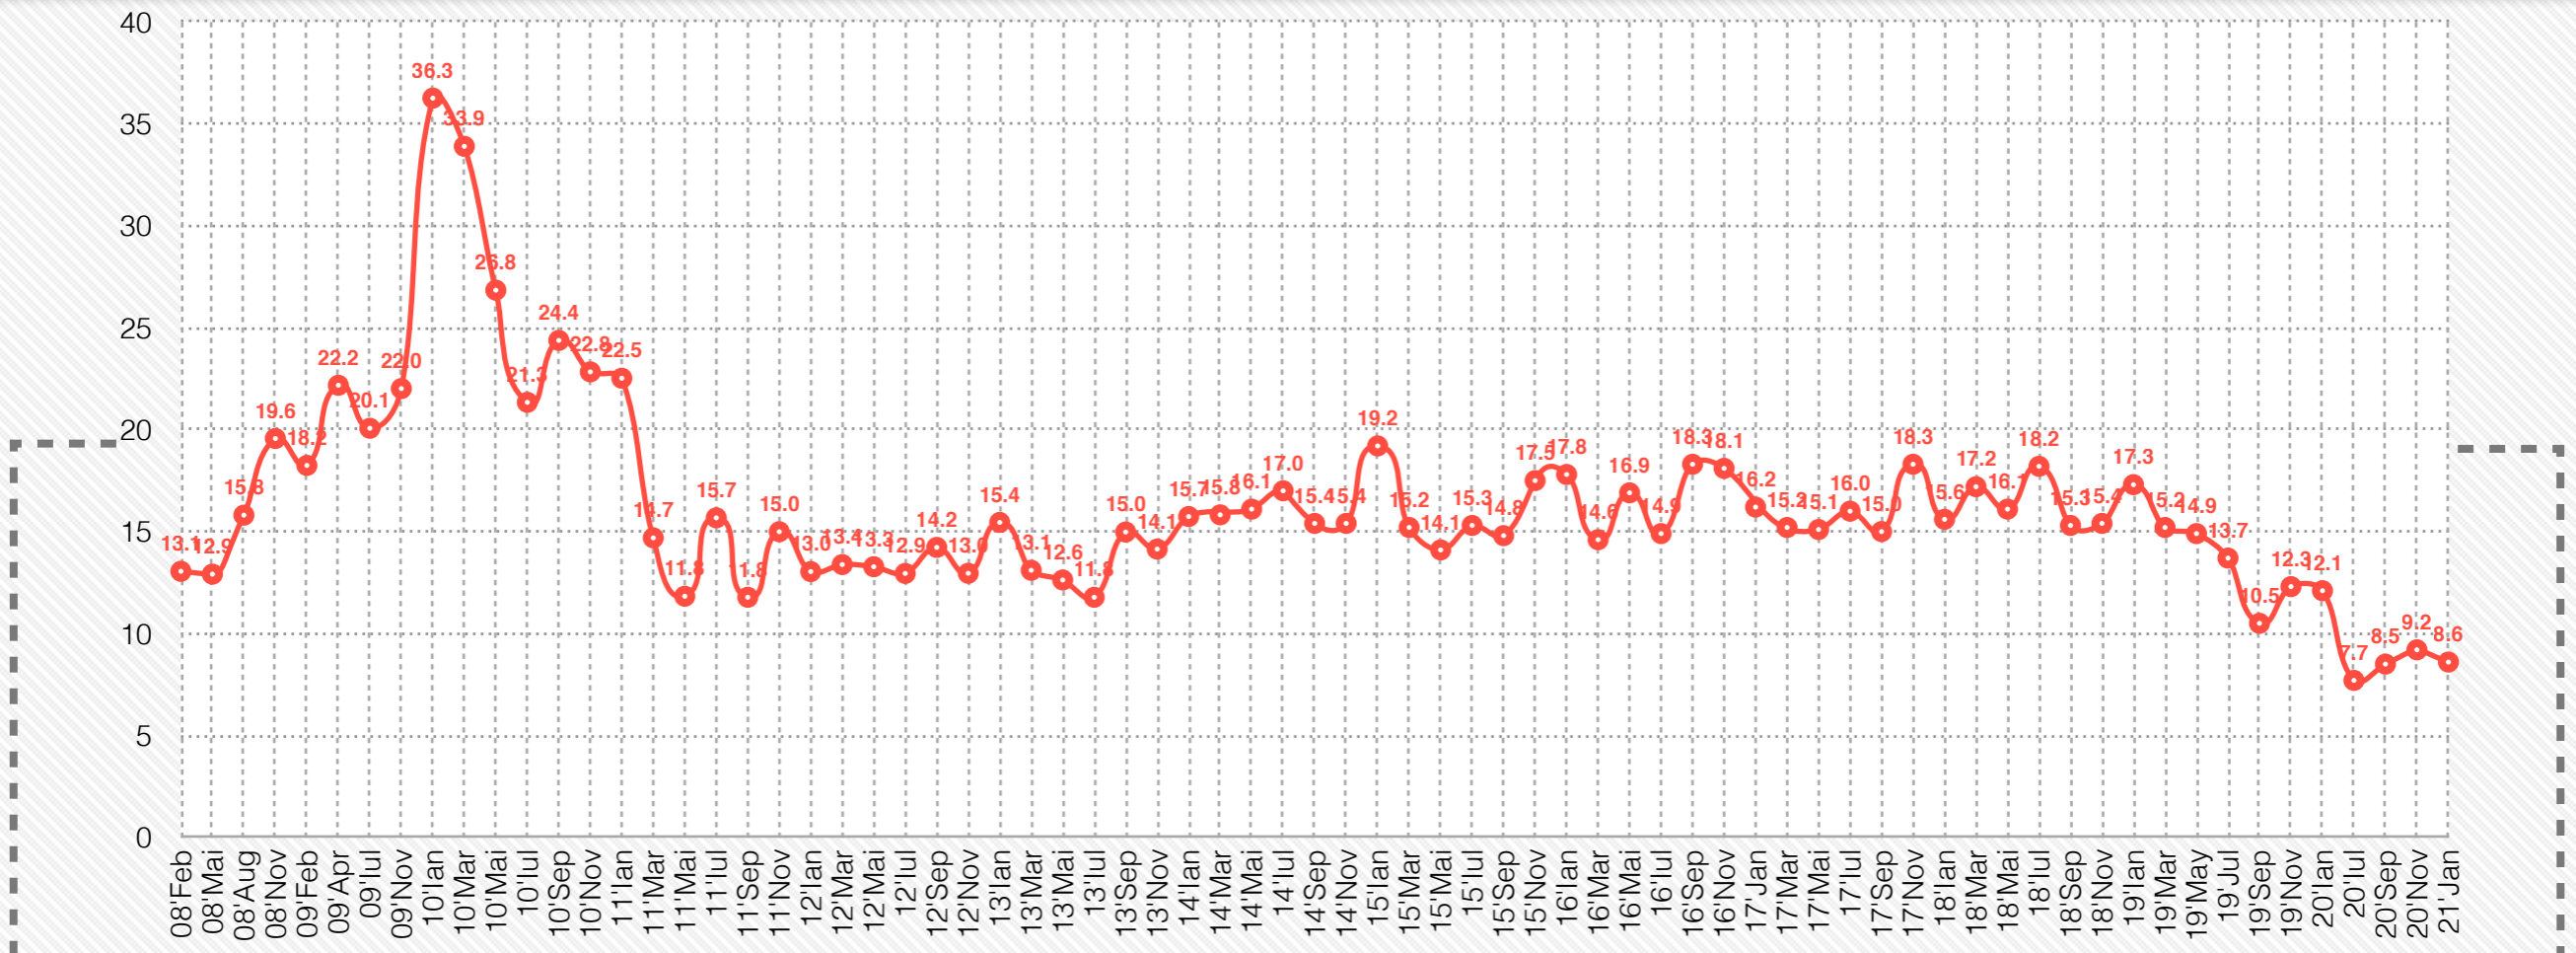

comertul ilegal cu tigarete la nivel national

The illegal trade in cigarettes at National level

evolutie / evolution

(% din total consum / % of total consumption)

Surse (Ian. vs. Nov.) / Sources (Jan. vs. Nov.)

(% din piata ilegala / % of illegal market)