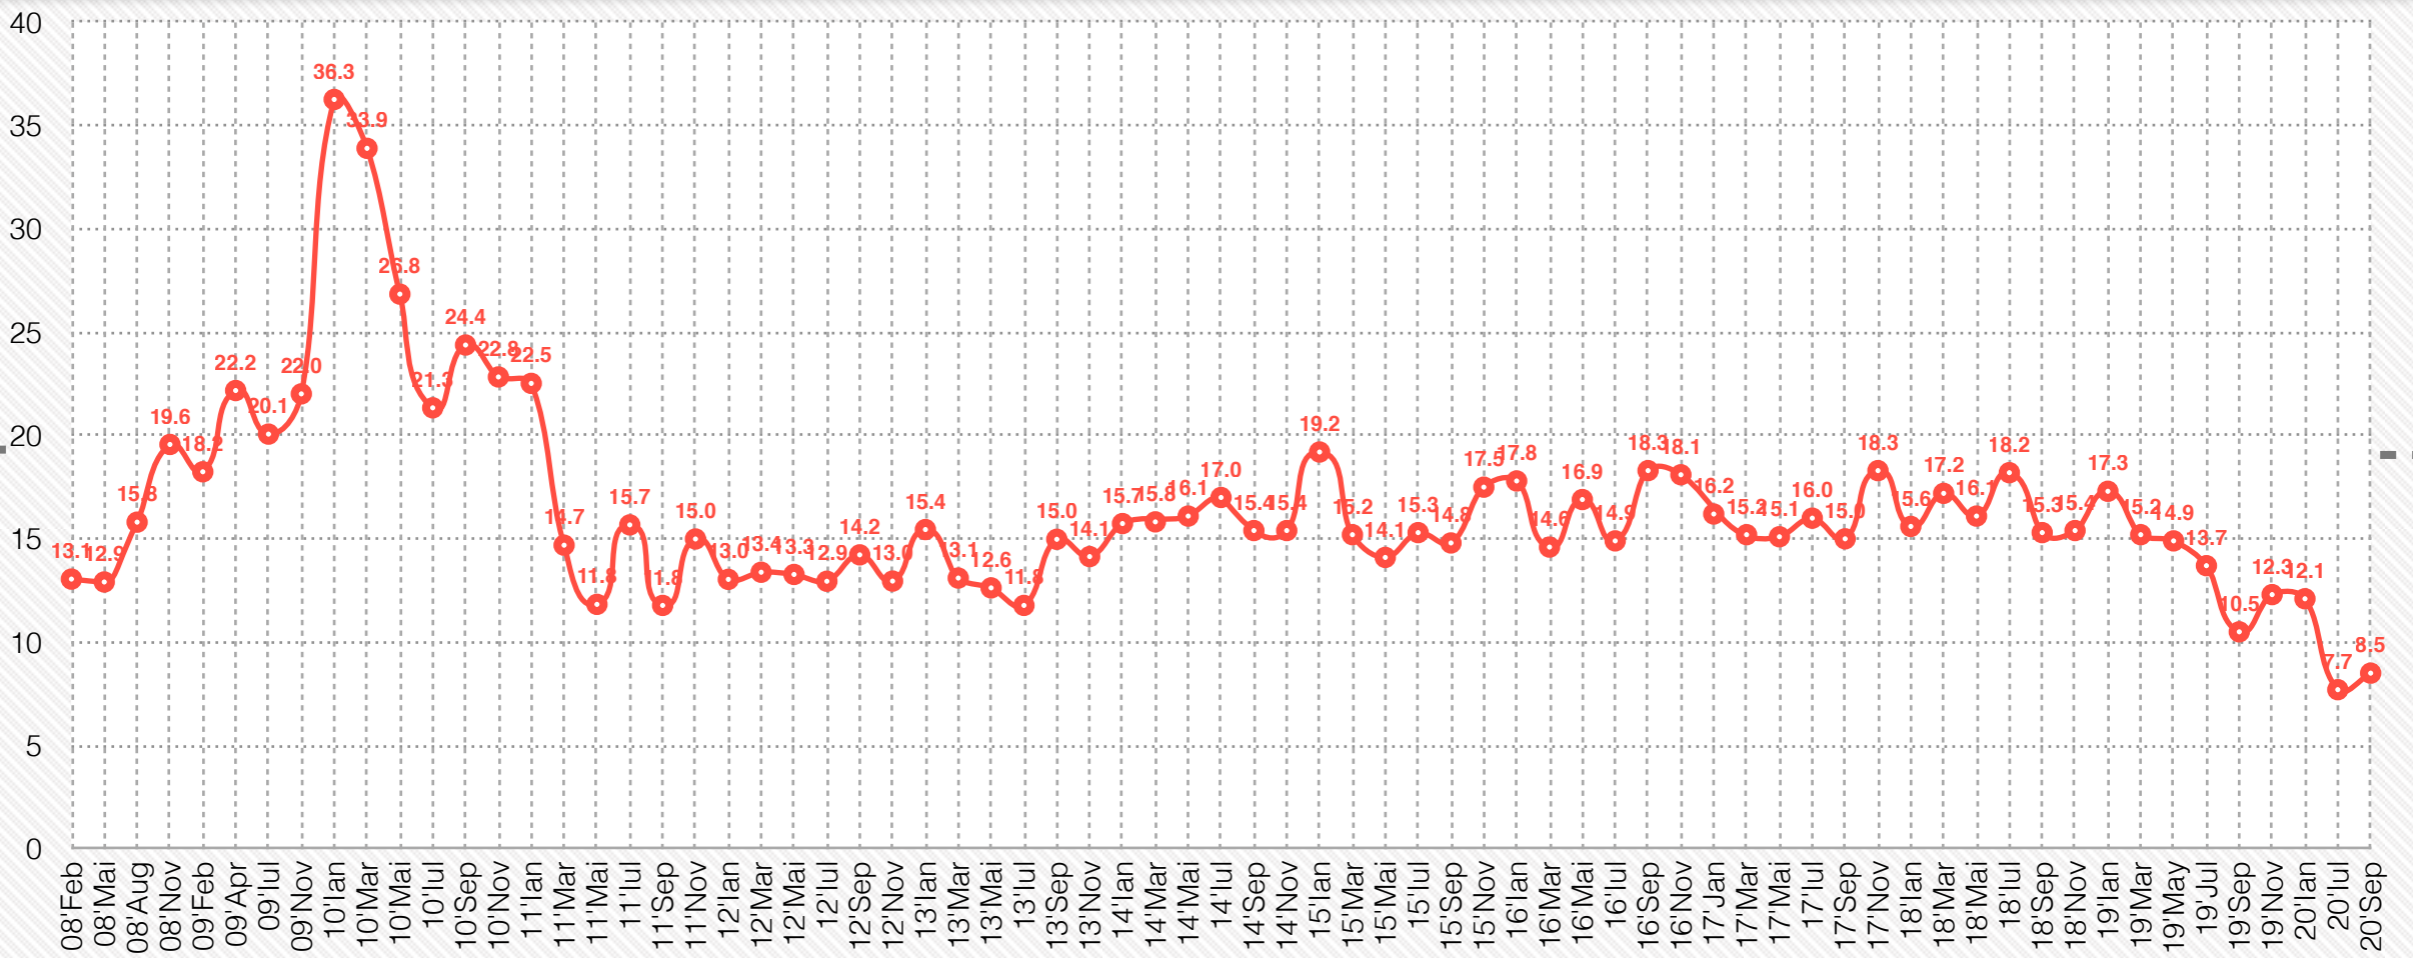

comertul ilegal cu tigarete la nivel national

The illegal trade in cigarettes at National level

evolutie / evolution

(% din total consum / % of total consumption)

Surse (Sep. vs. Iul.) / Sources (Sep. vs. Jul.)

(% din piata ilegala / % of illegal market)